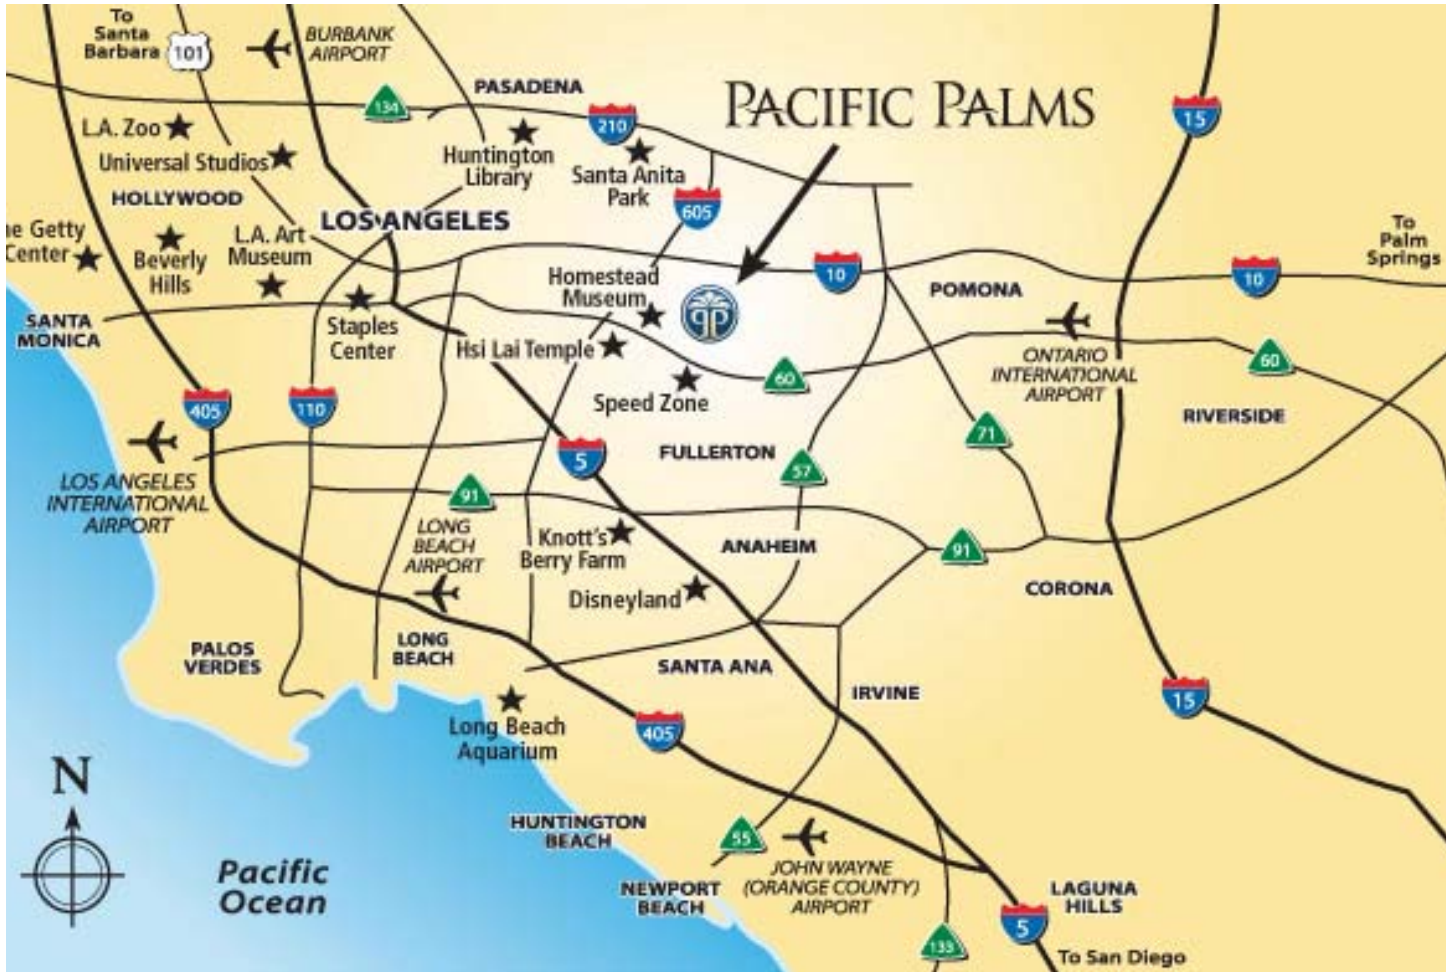

Pacific Palms Conference Resort

DRIVING DIRECTIONS:

Pacific Palms Resort can easily be reached from the 60 Freeway or the 10 Freeway.

Traveling East or West on the 60 Fwy, exit Azusa Avenue and head North, then turn left on Industry Hills Parkway.

From the East or West on the 10 Fwy, exit Azusa Avenue and head South, then turn right on Industry Hills Parkway.

ADDRESS:

One Industry Hills Parkway
Industry Hills, CA 91744

Toll free: 800.524.4557
Telephone: 626.810.4455
Fax: 626.854.2305